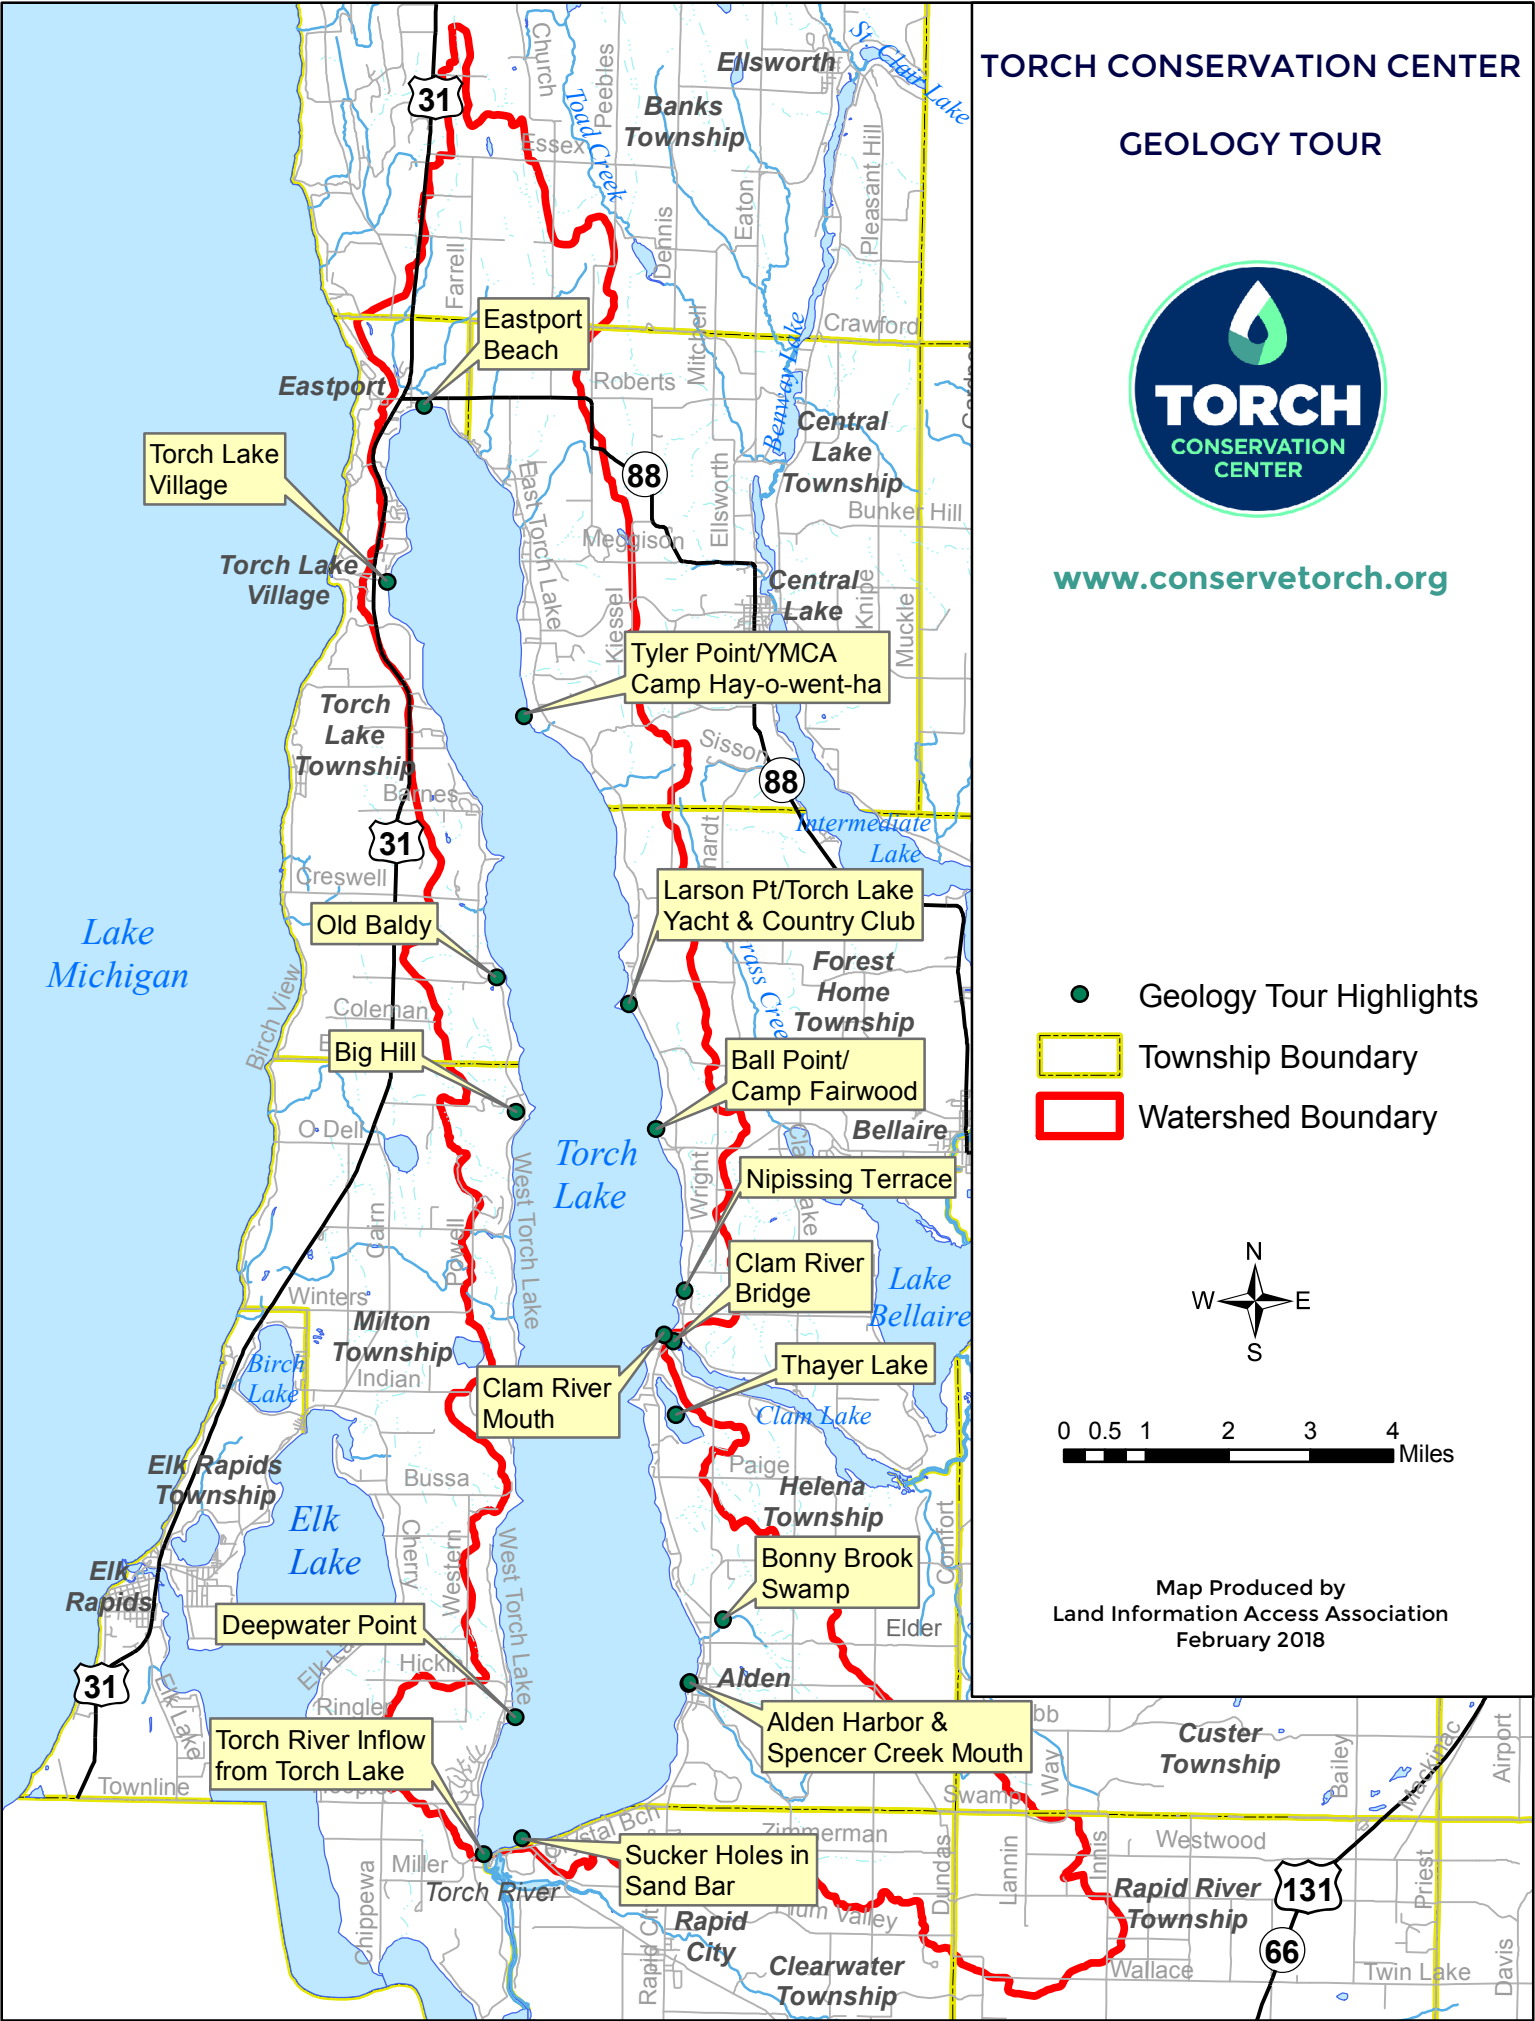

TORCH CONSERVATION CENTER

GEOLOGY TOUR

www.conservetorch.org

- Geology Tour Highlights
- ▭ Township Boundary
- ▭ Watershed Boundary

0 0.5 1 2 3 4 Miles

Map Produced by Land Information Access Association February 2018