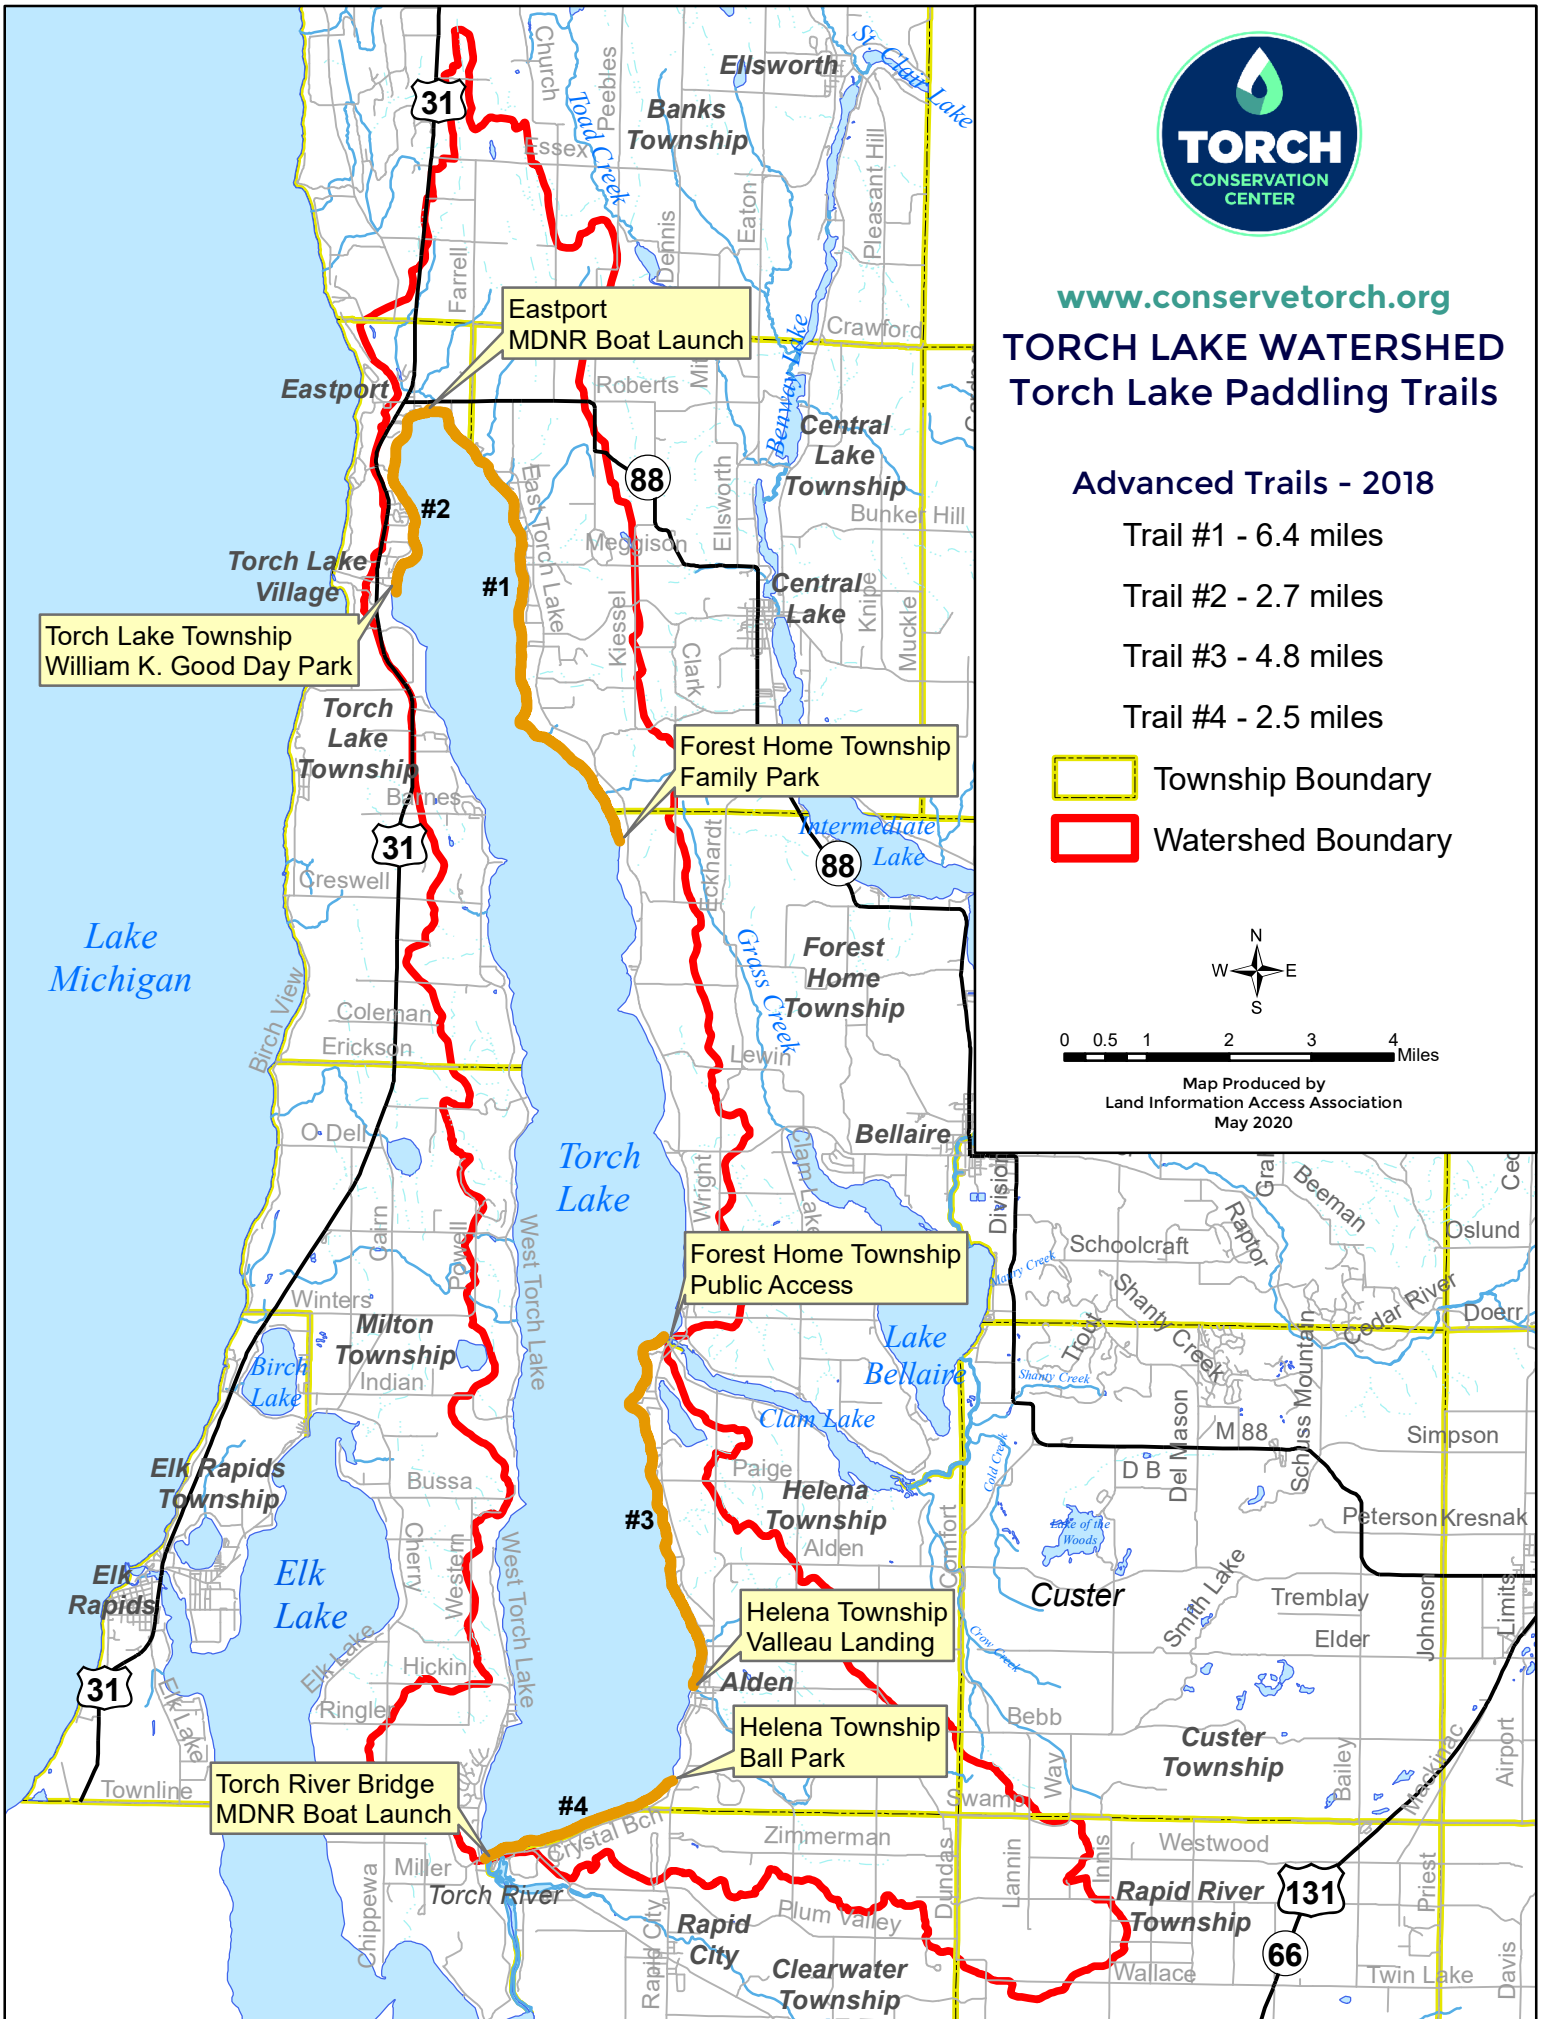

www.conservetorch.org

TORCH LAKE WATERSHED Torch Lake Paddling Trails

Advanced Trails - 2018

Trail #1 - 6.4 miles

Trail #2 - 2.7 miles

Trail #3 - 4.8 miles

Trail #4 - 2.5 miles

-  Township Boundary
-  Watershed Boundary

0 0.5 1 2 3 4 Miles

Map Produced by
Land Information Access Association
May 2020

Torch Lake Township
William K. Good Day Park

Eastport
MDNR Boat Launch

Forest Home Township
Family Park

Forest Home Township
Public Access

Helena Township
Valteau Landing

Helena Township
Ball Park

Torch River Bridge
MDNR Boat Launch