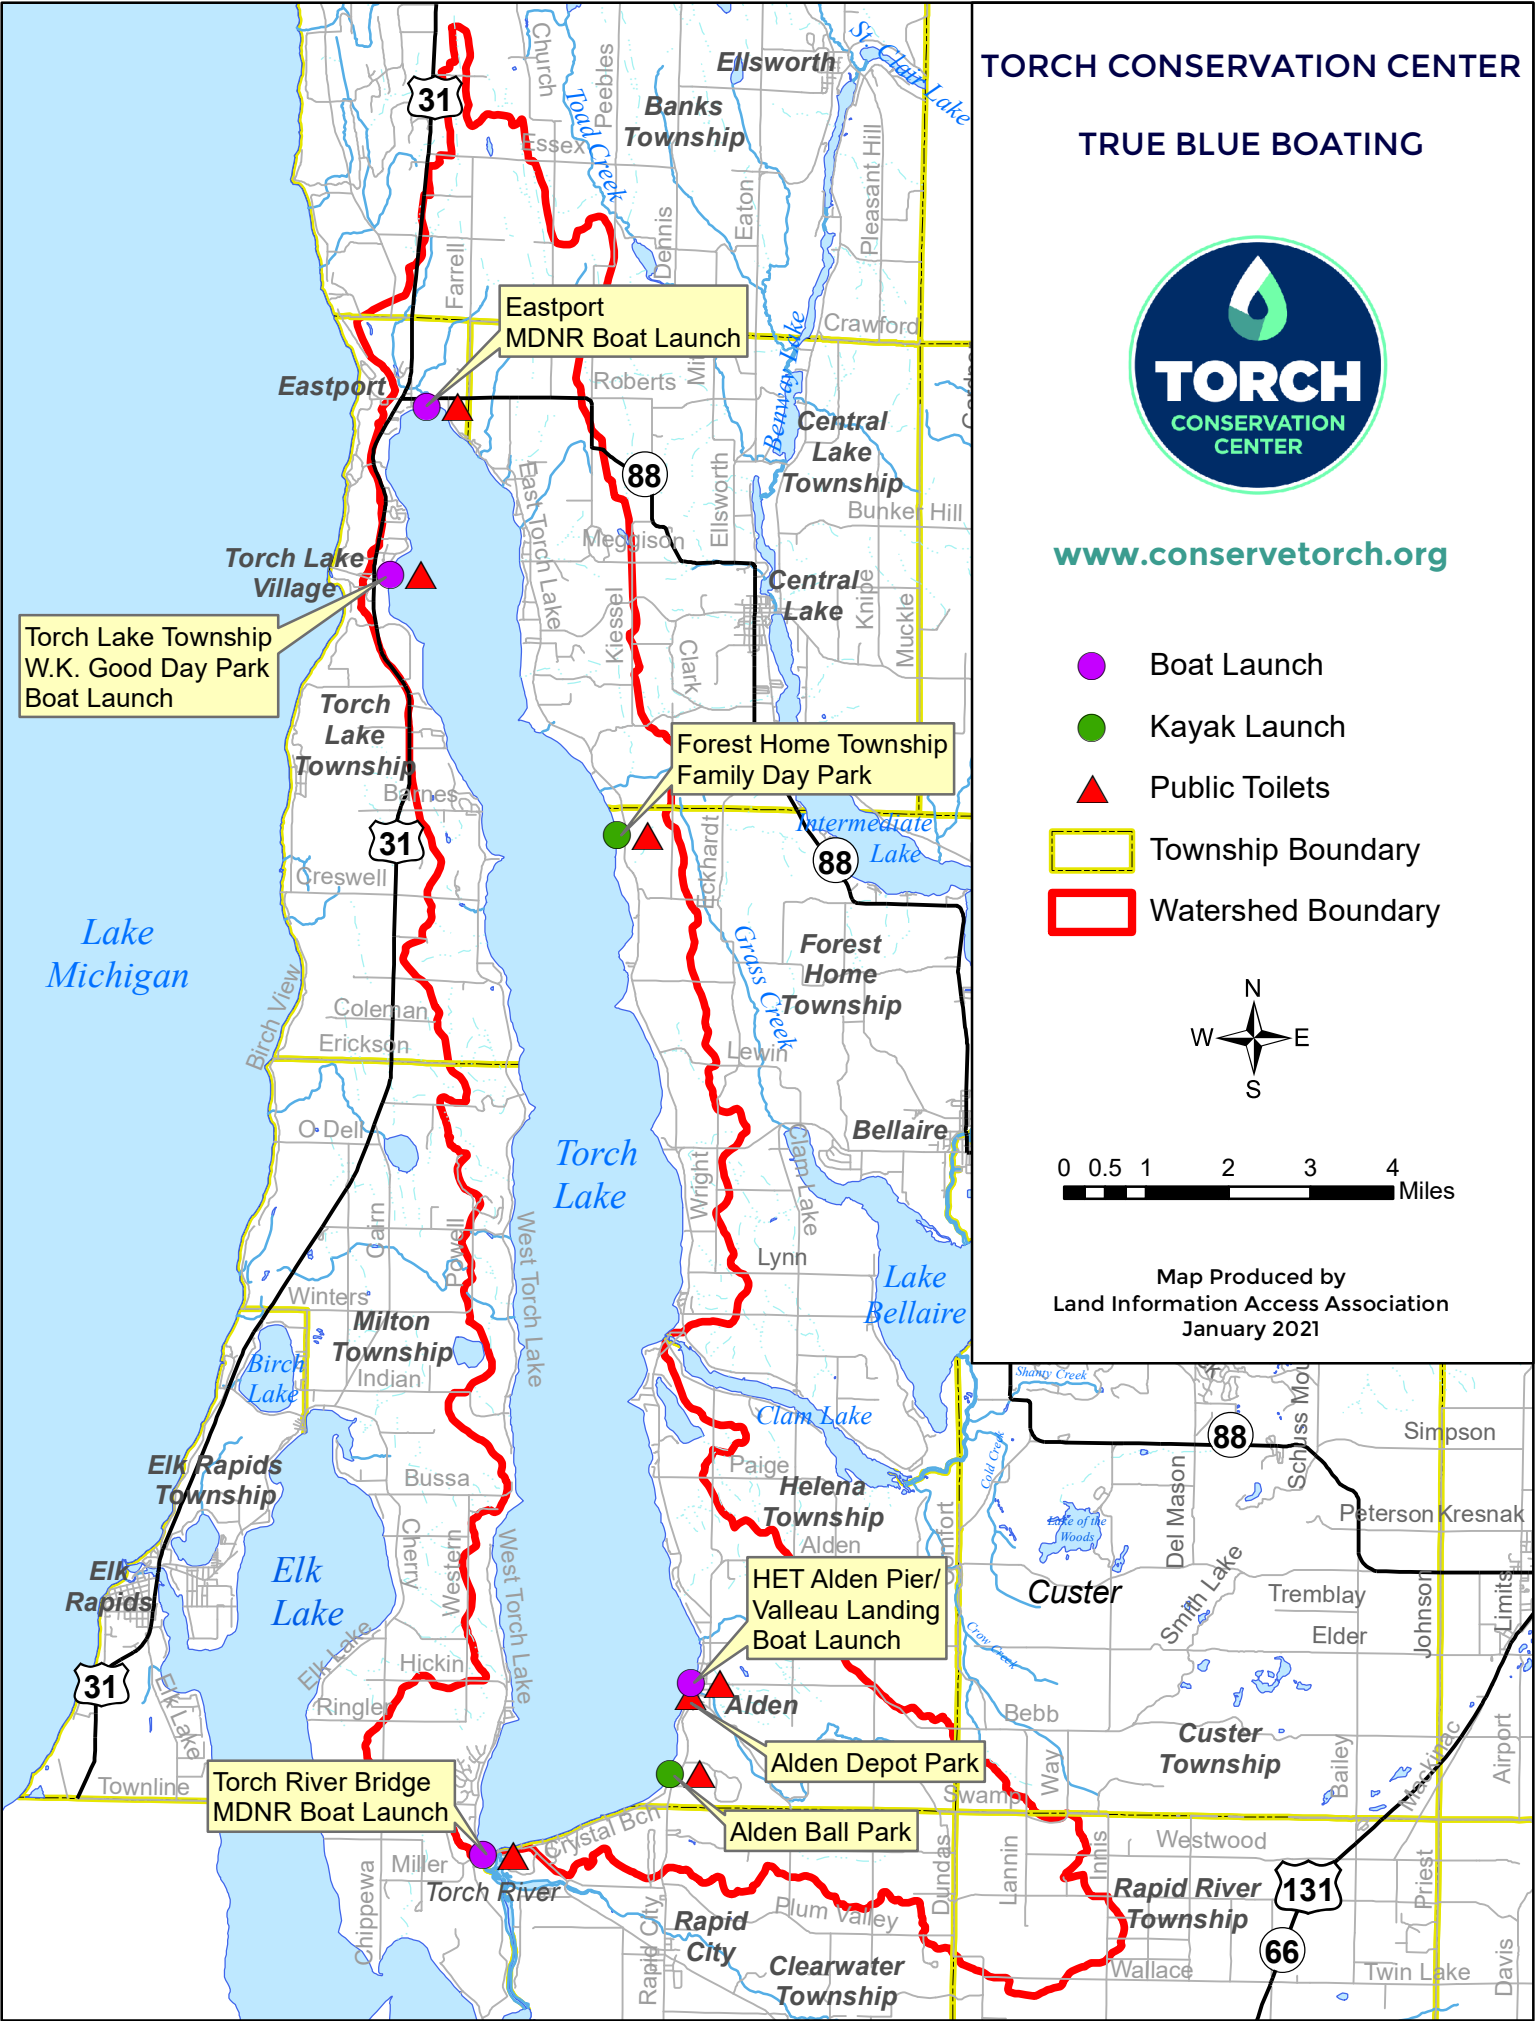

TORCH CONSERVATION CENTER

TRUE BLUE BOATING

www.conservetorch.org

- Boat Launch
- Kayak Launch
- ▲ Public Toilets
- Township Boundary
- Watershed Boundary

0 0.5 1 2 3 4 Miles

Map Produced by
Land Information Access Association
January 2021

Torch Lake Township
W.K. Good Day Park
Boat Launch

Eastport
MDNR Boat Launch

Forest Home Township
Family Day Park

HET Alden Pier/
Valleau Landing
Boat Launch

Torch River Bridge
MDNR Boat Launch